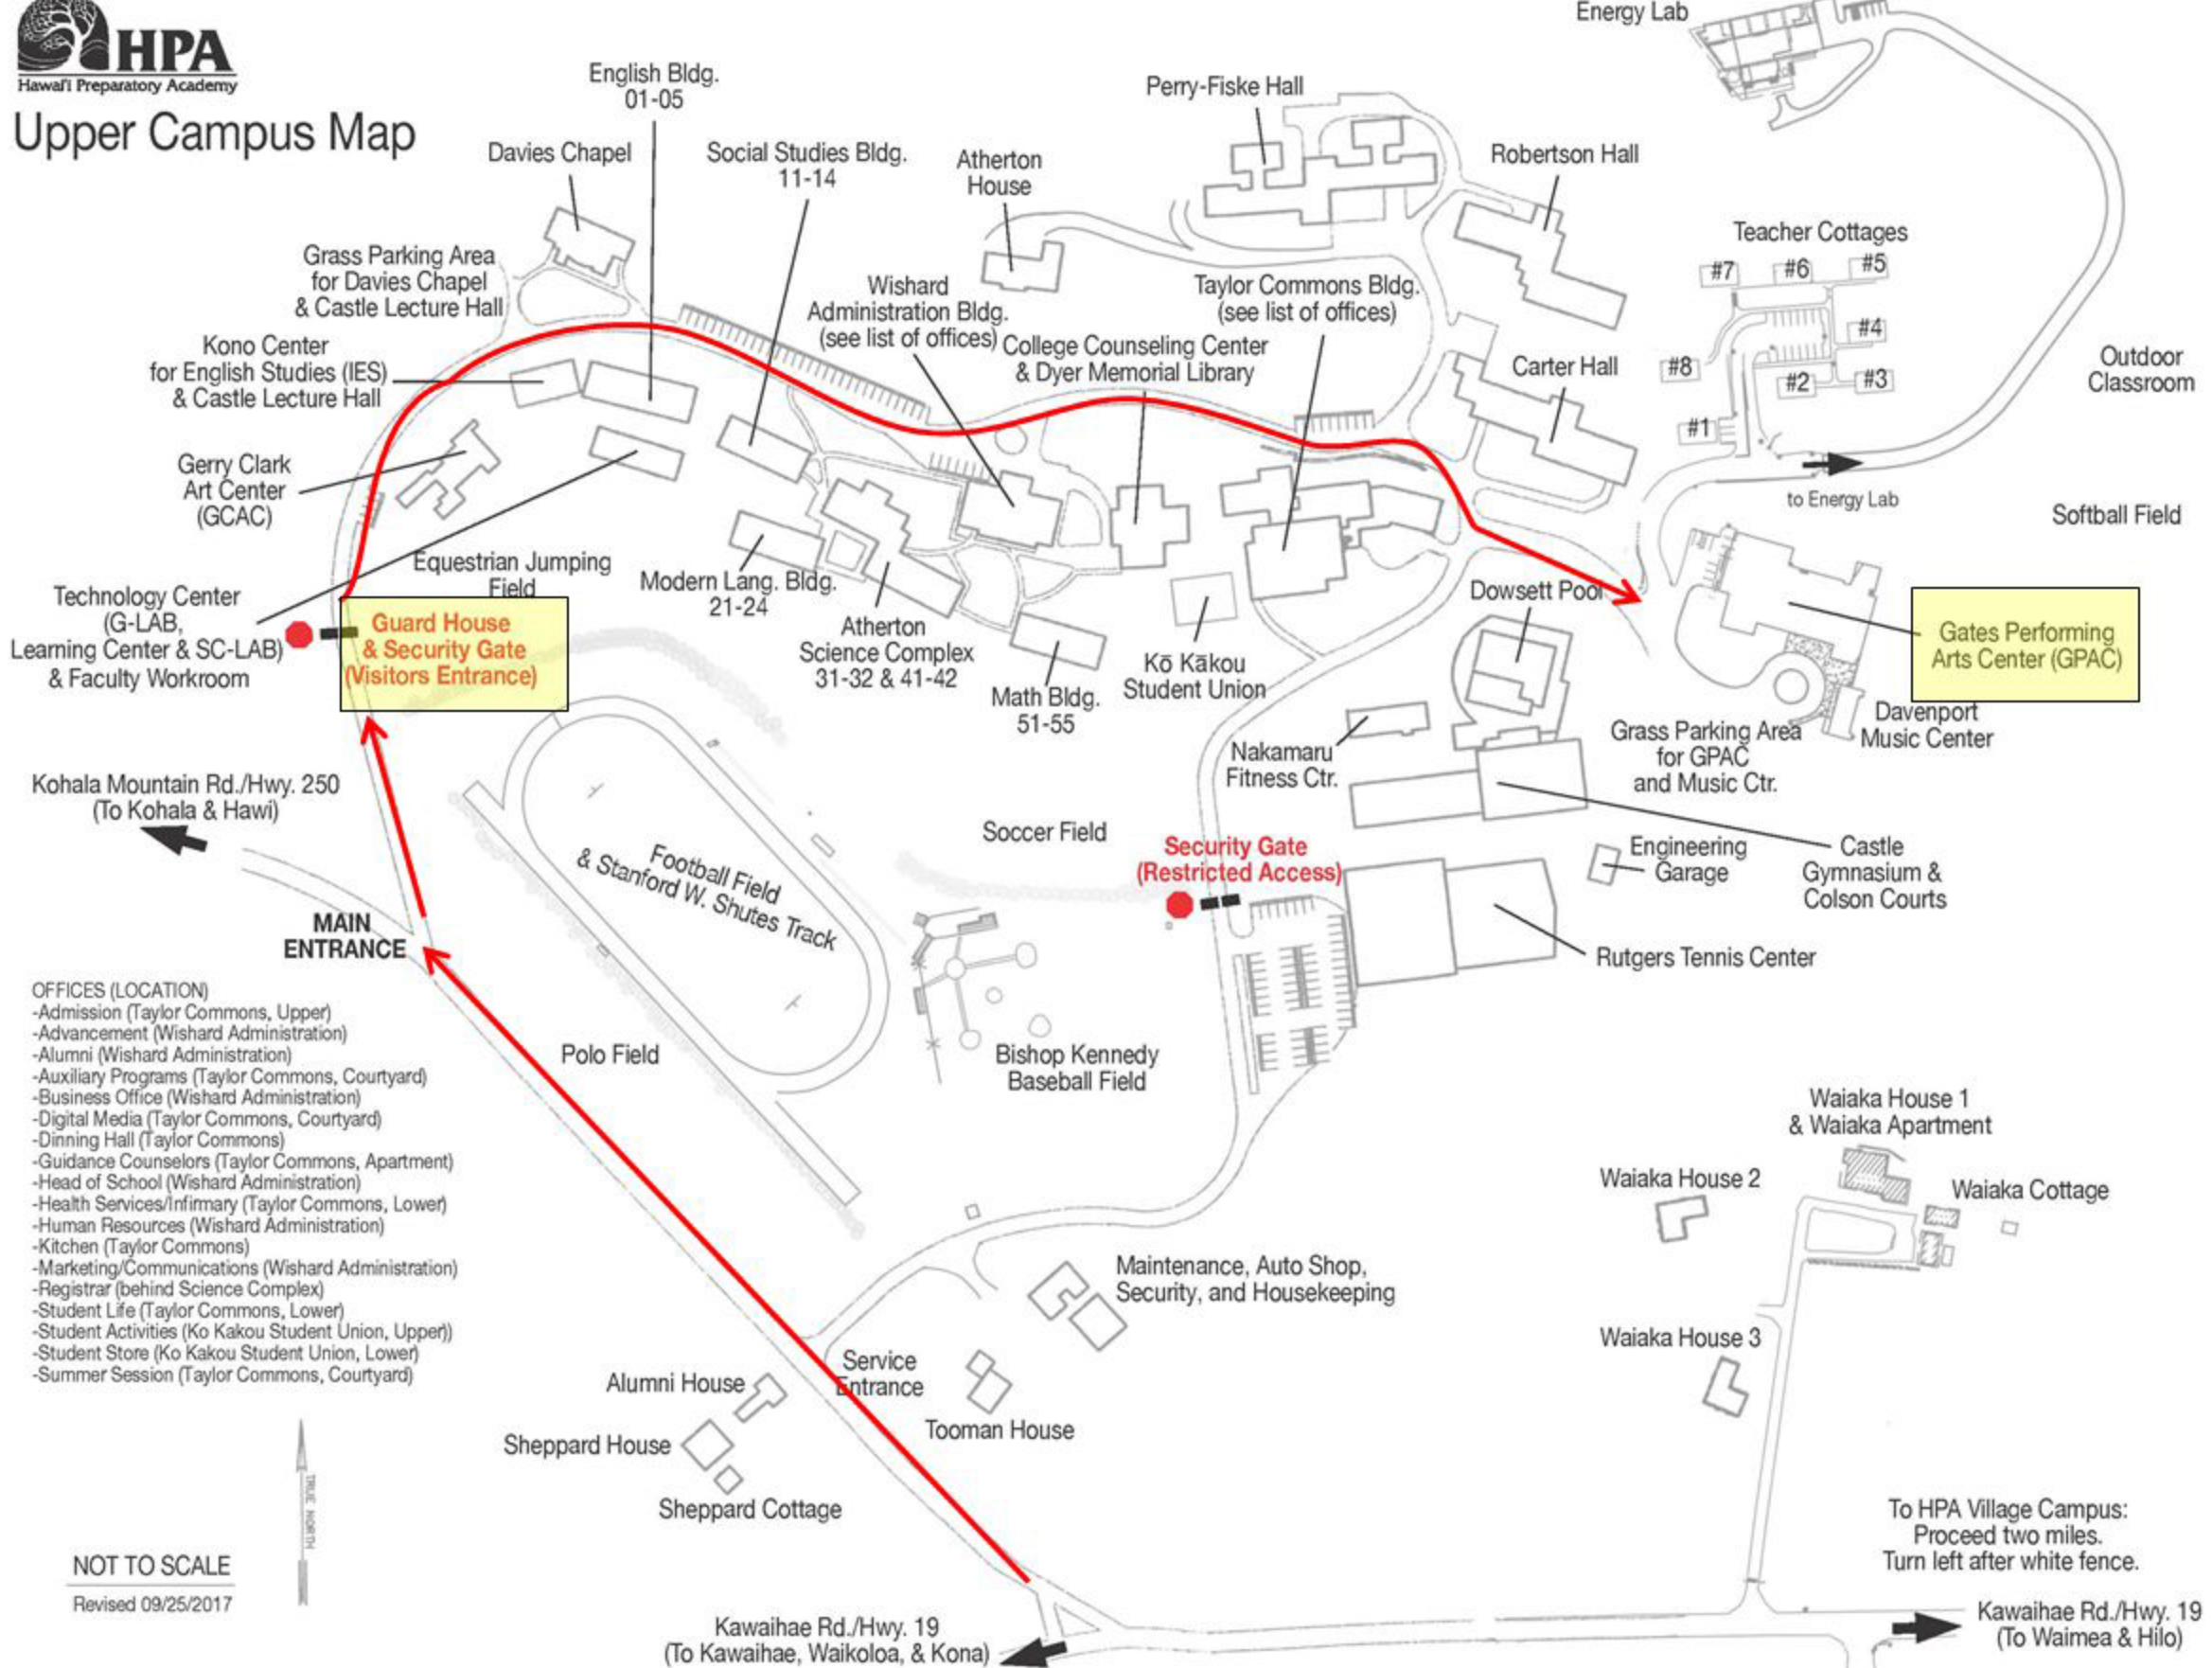

# Upper Campus Map

- OFFICES (LOCATION)**
- Admission (Taylor Commons, Upper)
  - Advancement (Wishard Administration)
  - Alumni (Wishard Administration)
  - Auxiliary Programs (Taylor Commons, Courtyard)
  - Business Office (Wishard Administration)
  - Digital Media (Taylor Commons, Courtyard)
  - Dinning Hall (Taylor Commons)
  - Guidance Counselors (Taylor Commons, Apartment)
  - Head of School (Wishard Administration)
  - Health Services/Infirmary (Taylor Commons, Lower)
  - Human Resources (Wishard Administration)
  - Kitchen (Taylor Commons)
  - Marketing/Communications (Wishard Administration)
  - Registrar (behind Science Complex)
  - Student Life (Taylor Commons, Lower)
  - Student Activities (Ko Kākou Student Union, Upper)
  - Student Store (Ko Kākou Student Union, Lower)
  - Summer Session (Taylor Commons, Courtyard)

NOT TO SCALE  
Revised 09/25/2017